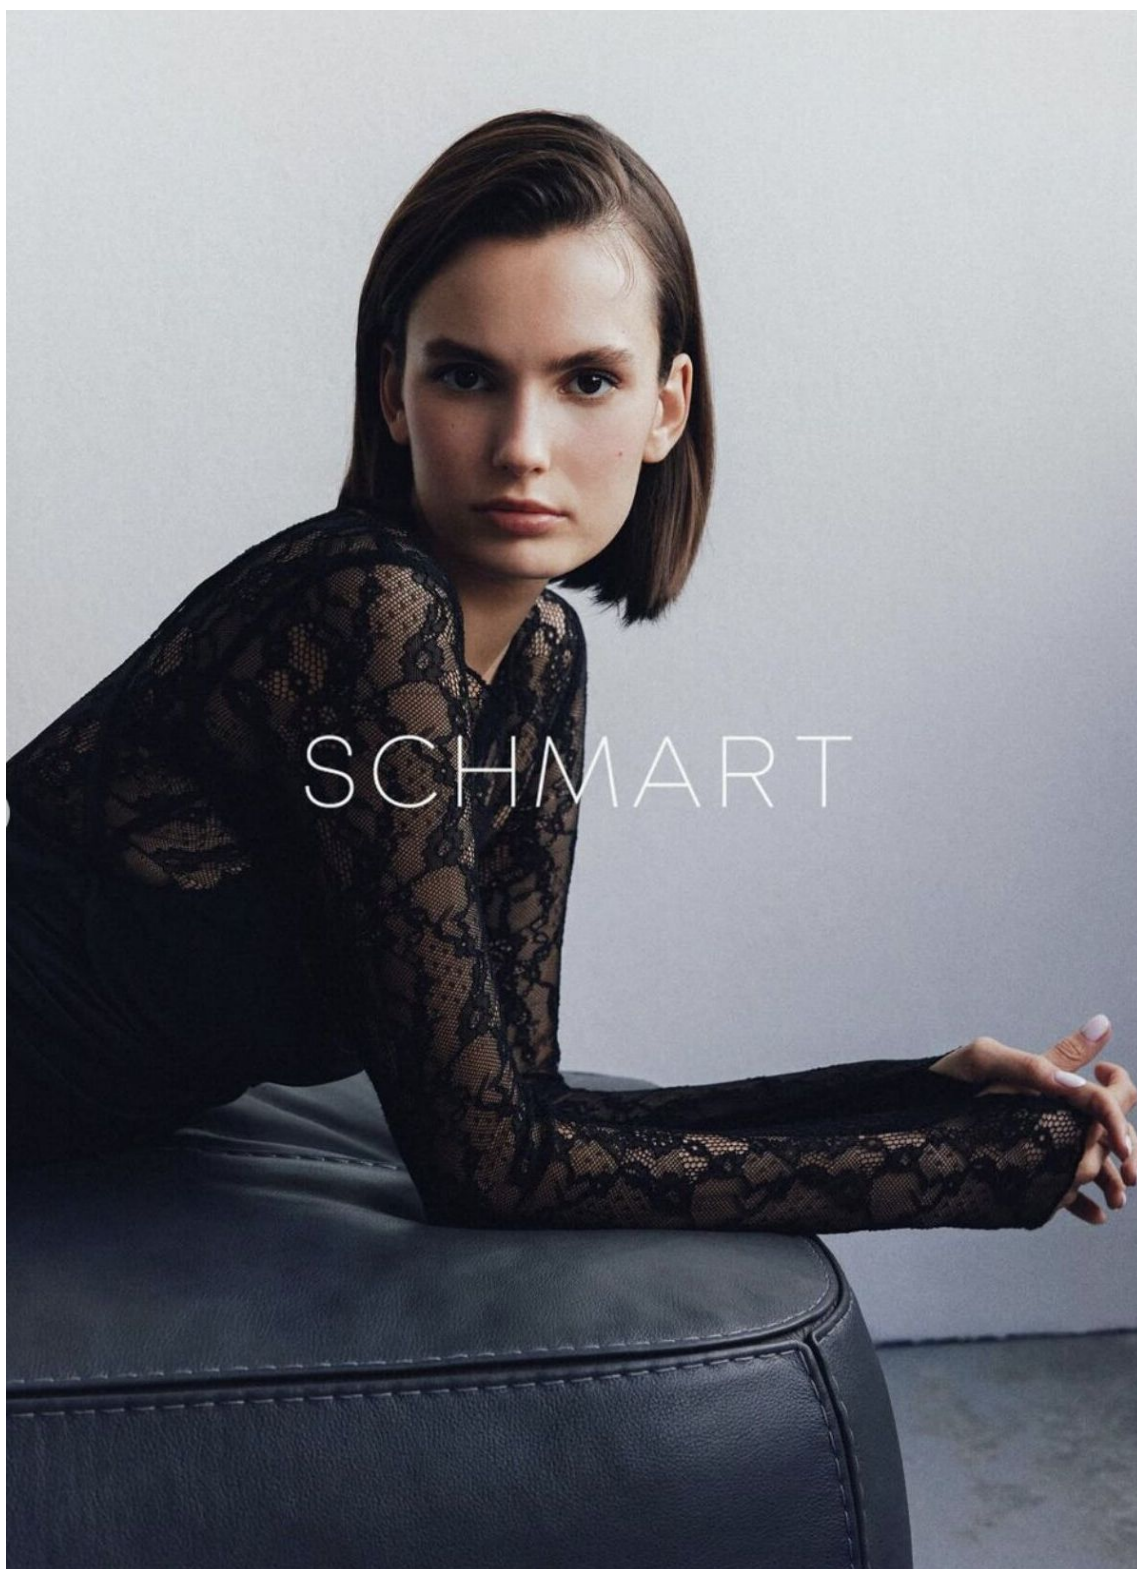

# ANASTASIA ORLOVA

height 5'11" · bust 32.5" · cup A/B · waist 24" · hips 35.5" · dress 36 EU/6 US/8 UK  
shoes size 39 EU/8 US/6 UK · hair dark brown · eyes brown