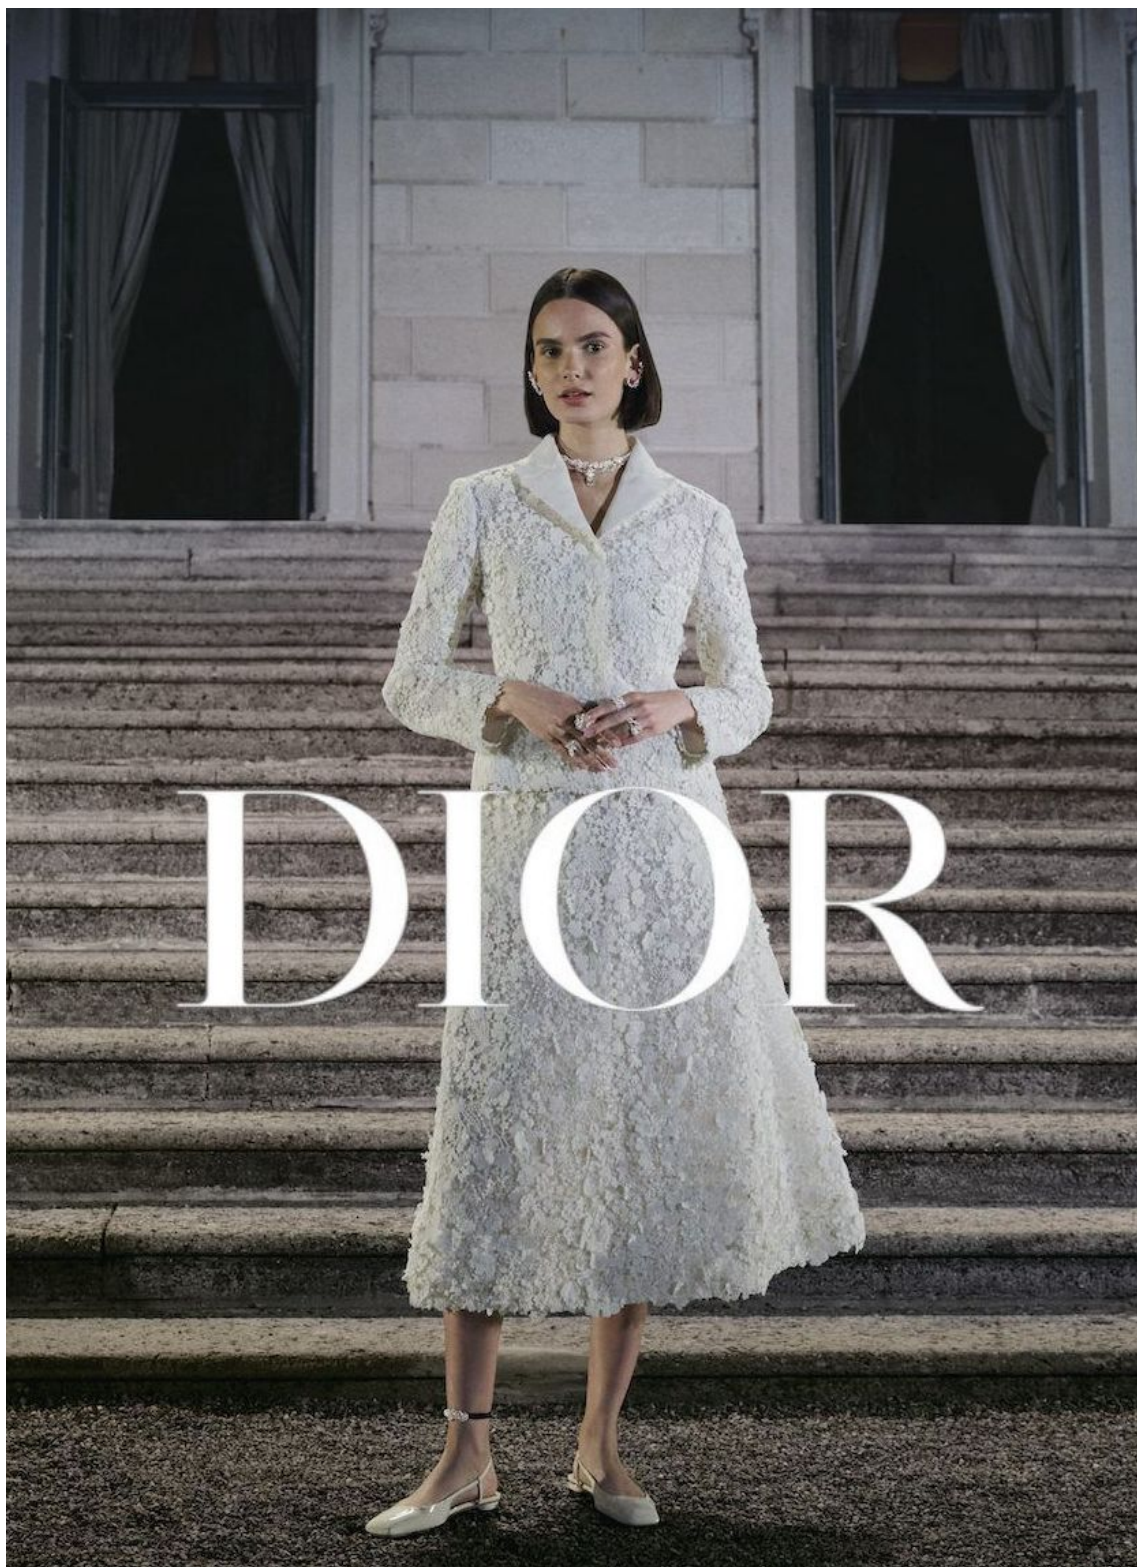

ANASTASIA ORLOVA

height 5'11" · bust 32.5" · cup A/B · waist 24" · hips 35.5" · dress 36 EU/6 US/8 UK
shoes size 39 EU/8 US/6 UK · hair dark brown · eyes brown